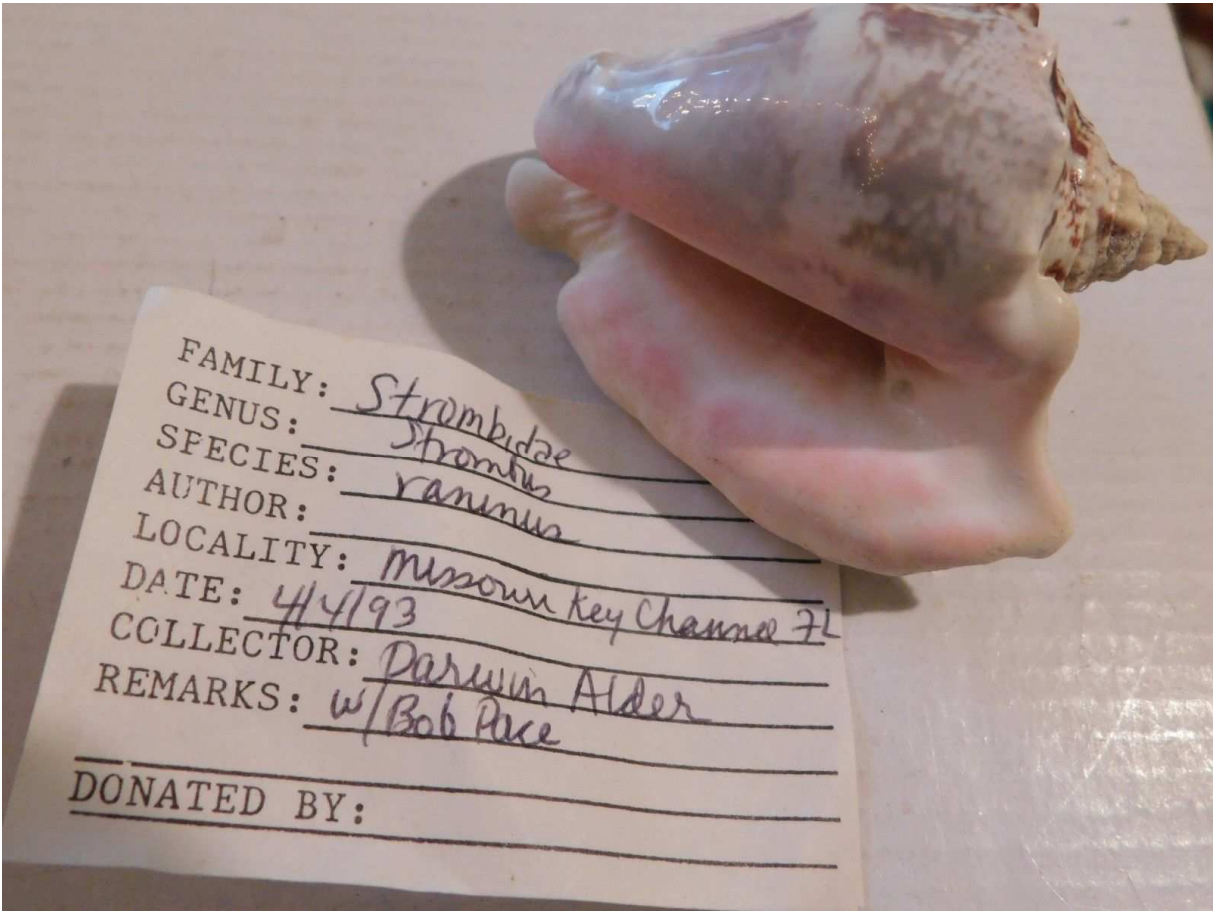

Strombus raninus Florida data 70mm

2 \$, Jul 2017

FAMILY: Strombidae
GENUS: Strombus
SPECIES: vaninus
AUTHOR: _____
LOCALITY: Missouri Key Channel FL
DATE: 4/4/93
COLLECTOR: Darwin Alder
REMARKS: w/ Bob Pace
DONATED BY: _____