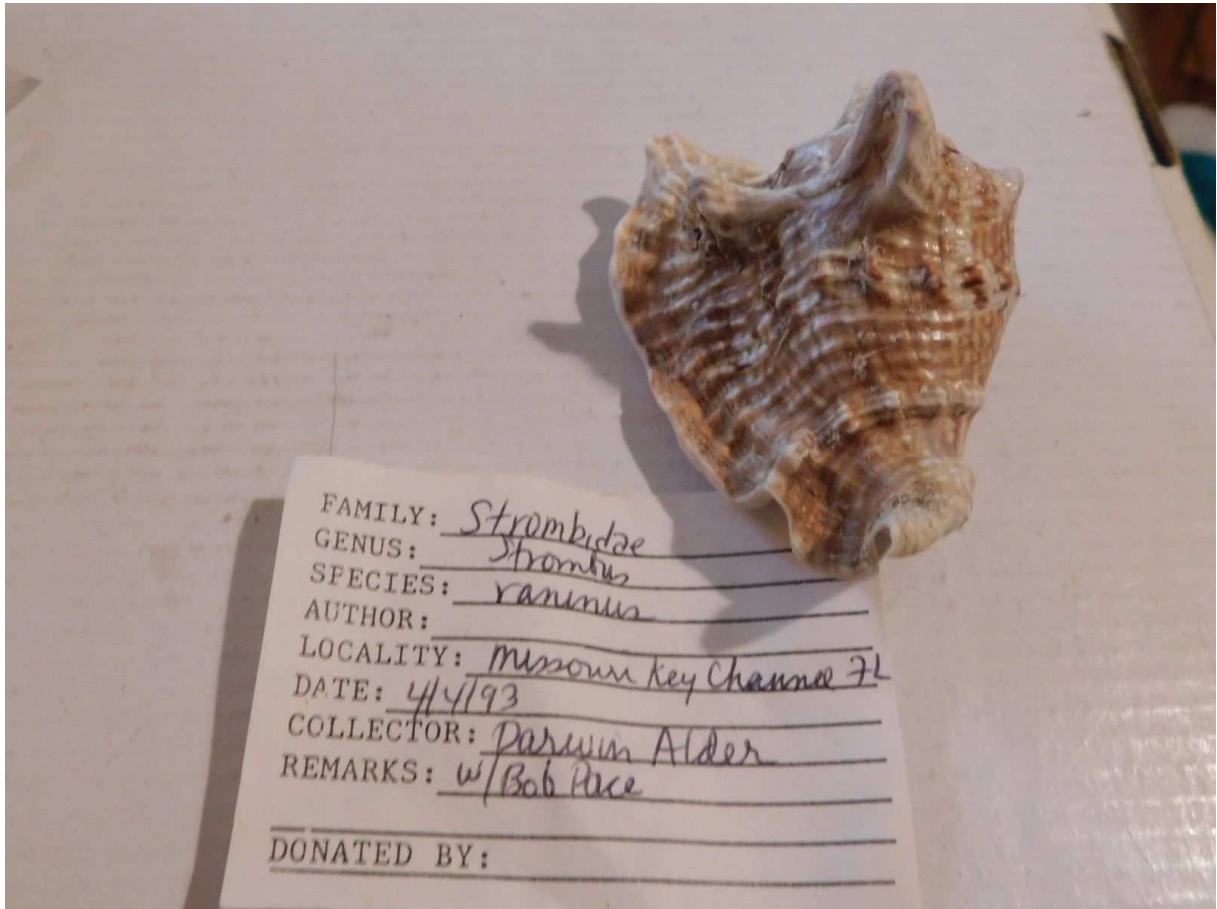

Strombus raninus Florida data 70mm

2 \$, Jul 2017

FAMILY: Strombidae
GENUS: Strombus
SPECIES: vaninus
AUTHOR: _____
LOCALITY: Missouri Key Channel FL
DATE: 4/4/93
COLLECTOR: Darwin Alder
REMARKS: w/ Bob Pace
DONATED BY: _____